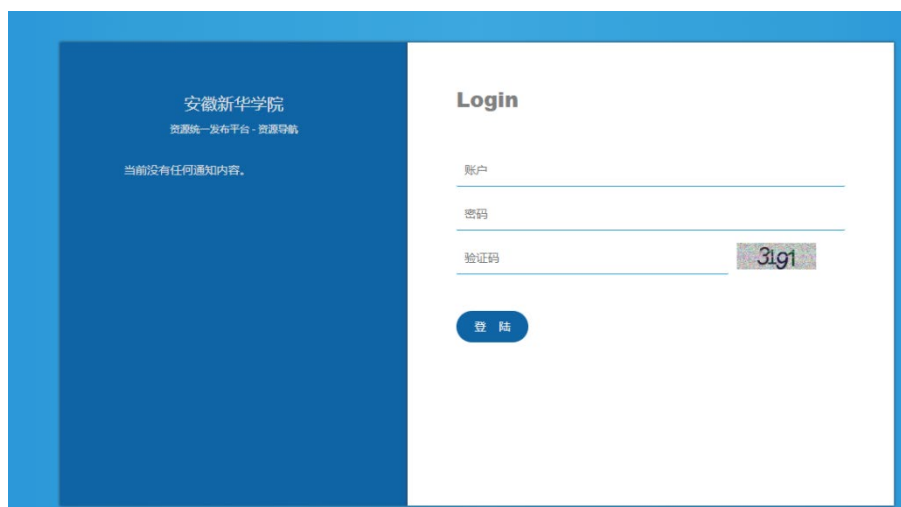

学生使用 VPN 登录教务系统方法：

一、登录。网址：

[http://jwxt.webvpn.axhu.edu.cn/jwglxt/xtgl/login\\_login.html](http://jwxt.webvpn.axhu.edu.cn/jwglxt/xtgl/login_login.html)

用户名：学号

密码：与数字化校园平台密码一致

忘记密码重置，网址：

<https://id.axhu.edu.cn/public/cas-password-page/web/name>

二、登录后即进入教务系统页面。教务系统忘记密码需统一汇总后由教务处重置。

The screenshot displays the user interface of the teaching information service platform. On the left, a large blue banner features the text "平静的配色方案" (Calm color scheme), "自适应屏幕宽度" (Adaptive screen width), "跨设备浏览" (Cross-device browsing), and "干净式美学" (Clean aesthetics). The banner includes images of a laptop, tablet, and smartphone displaying the platform's interface. On the right, a "用户登录" (User Login) section contains a form with fields for "用户名" (Username) and "密码" (Password), a "登录" (Login) button, and a note: "学生登陆默认为学号, 教师默认为教职工号" (Student login defaults to student ID, teacher login defaults to staff ID). At the bottom, a copyright notice reads: "版权所有 © Copyright 1999-2021 正方软件股份有限公司 中国·杭州西湖区紫荆街176号 互联网创新创业园2号301".